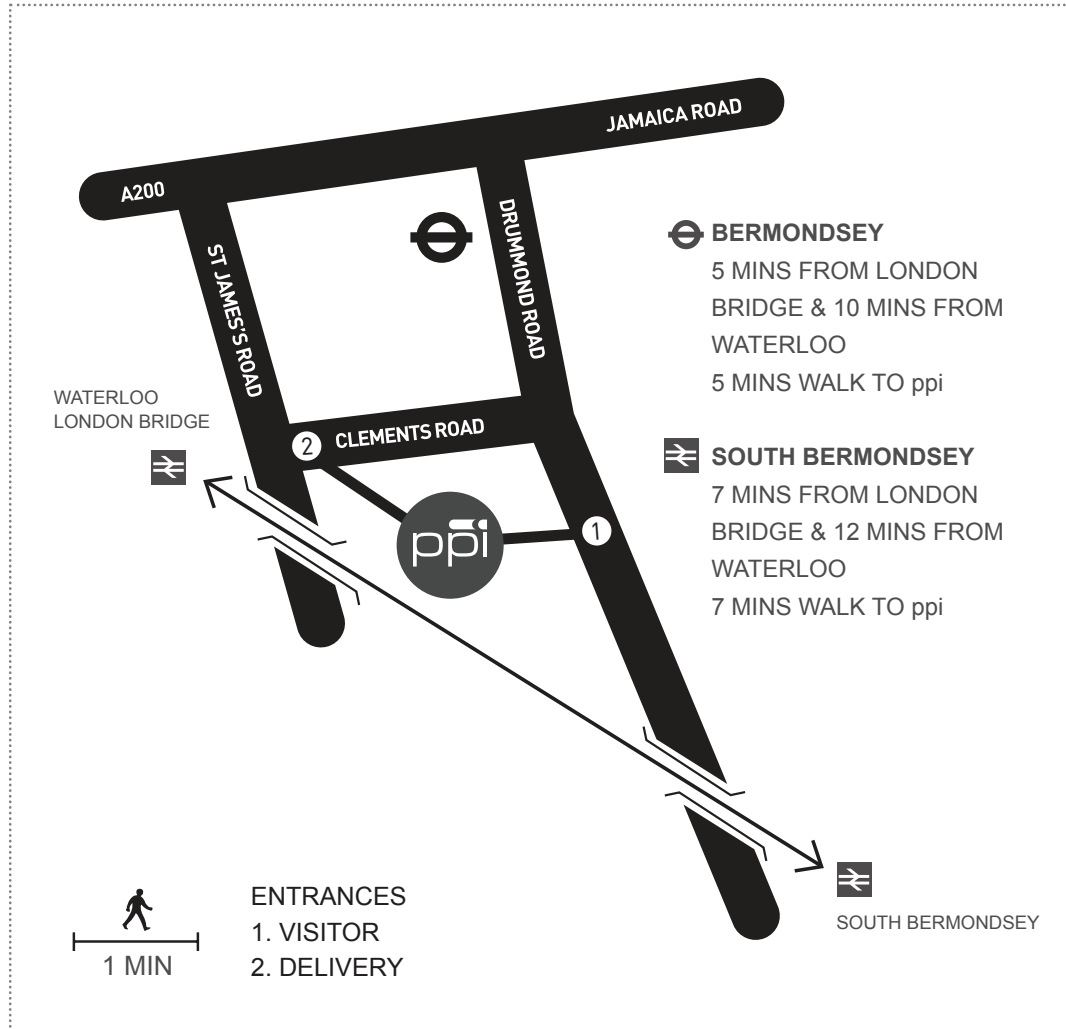

ppi SALES

info@contactppi.com
contact: danny & burty

info@contactppi.com
tel: +44 (0)20 7231 8000

ppi LOCATION MAP

- 1. Waterloo
- 2. London Bridge
- 3. ppi

ppi
Unit EO2a
The Biscuit Factory
Tower Bridge Business Complex
100 Clements Road
London SE16 4DG
Bermondsey
tel: +44 (0)20 7231 8000
fax: +44 (0)20 7231 5000
email: info@contactppi.com
www.contactppi.com